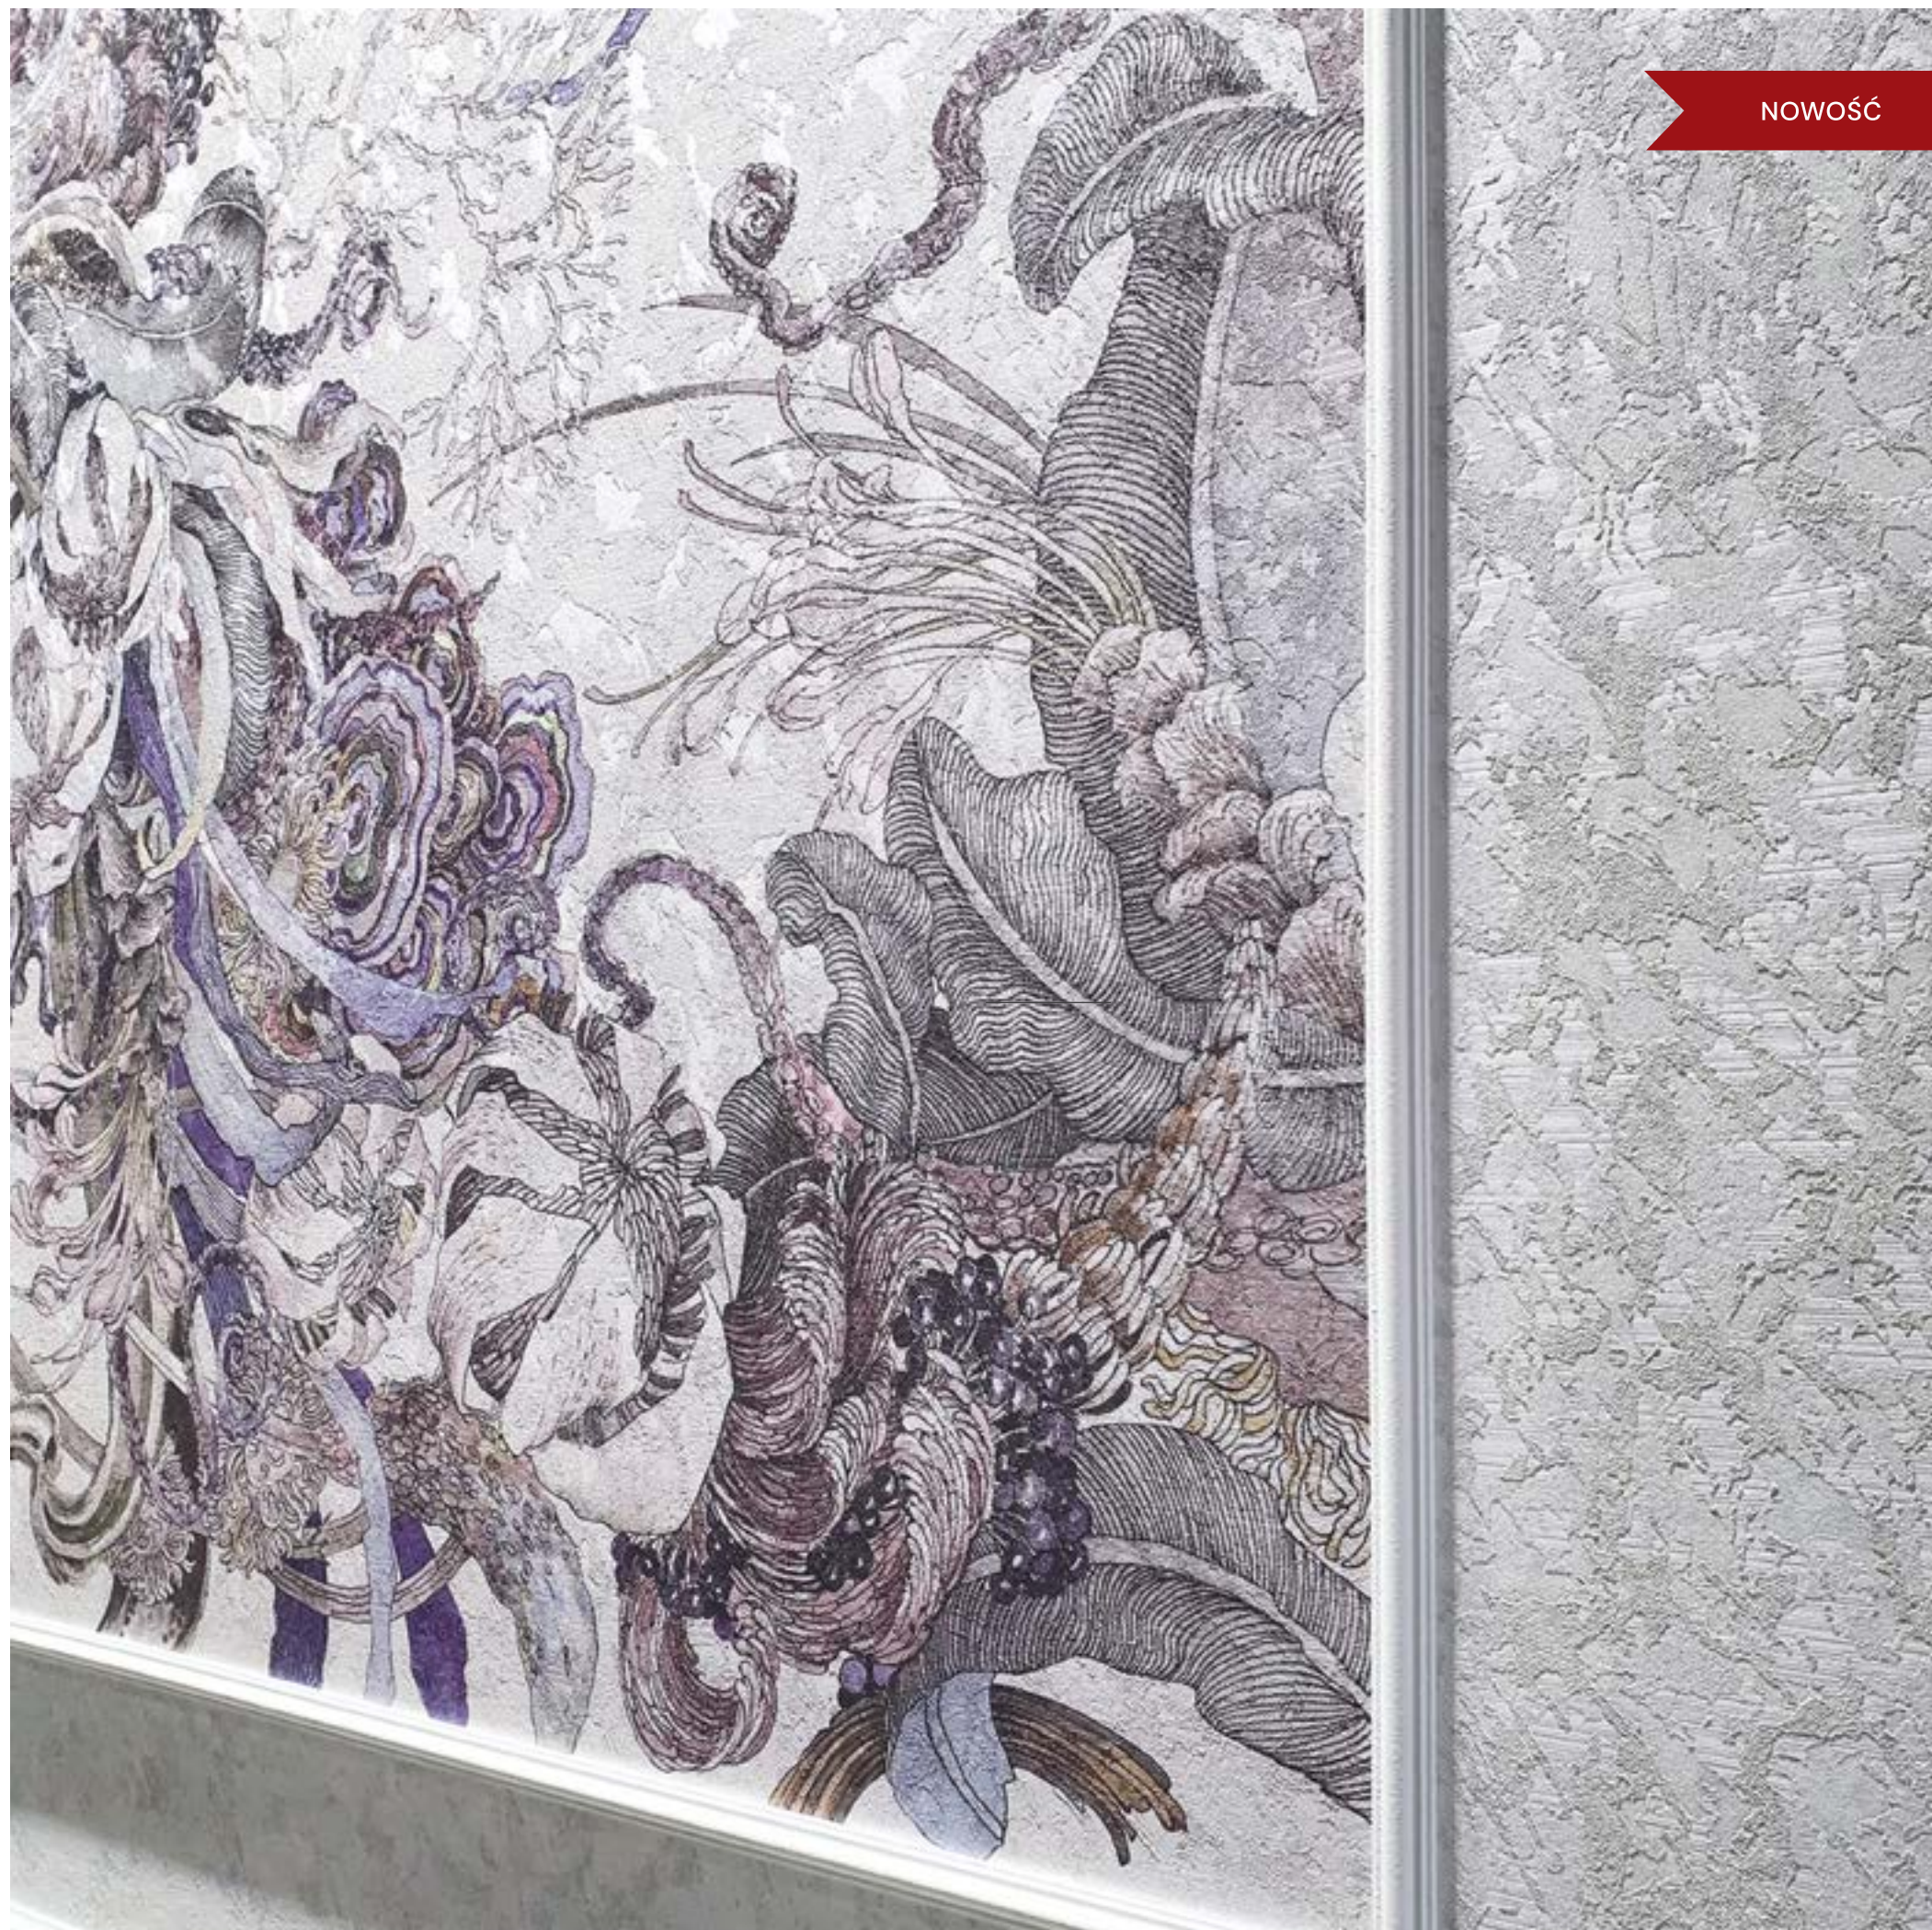

ARANŻUJ Z RABATEM

DISCOUNT 25%

W ramach wprowadzenia do naszego asortymentu nowości, mamy dla naszych klientów przygotowany rabat w wysokości 25% na produkty WondeRoll. Zniżka naliczy się na stronie automatycznie, na końcowym etapie zamówienia, jeśli jednocześnie zdecydujesz się na zakup tapety z grafiką oraz rolki z kolekcji Wonderwall Match. Klienci, którzy zakupili już tapetę a chcą teraz zamówić rolkę tekstury WondeRoll mogą także skorzystać z rabatu. Zapraszamy do kontaktu mailowego z nami, a przygotujemy wycenę tapety na rolki z naliczoną zniżką.

As part of the introduction of new products to our assortment, we have a 25% discount on WondeRoll products for all customers. The discount will accrue on the website automatically at the final stage of your order if you simultaneously decide to purchase a wallpaper with a graphic and a roll from the Wonderwall Match collection. Customers who have already purchased the wallpaper and now want to order a roll of WondeRoll texture can also take advantage of the discount. Feel free to email us and we will prepare a quote for the roll wallpaper with the discount applied.