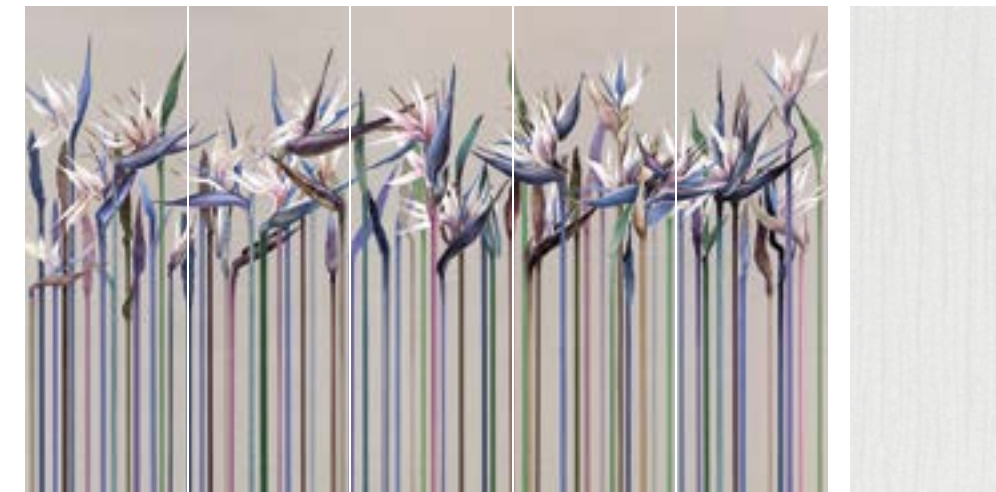

P9010

PX201

PX202

SX138F

Proces tworzenia to sposób na wyrażenie emocji, myśli i doświadczeń artysty. Tym samym obraz jest nośnikiem wielu znaczeń, a nie tylko estetyczną kompozycją.

The process of creating is a way of expressing the artist's emotions, thoughts, and experiences. Therefore, the painting becomes a carrier of many meanings, rather than just an aesthetic composition.

WonderWall
Annabel Art. 35 0728 01

WondeRoll
Plisse