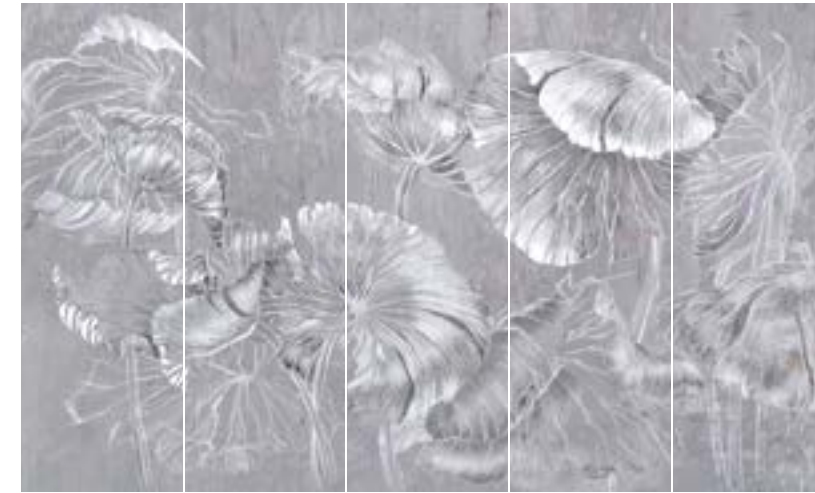

WonderWall
Fera Art. 35 0555 01