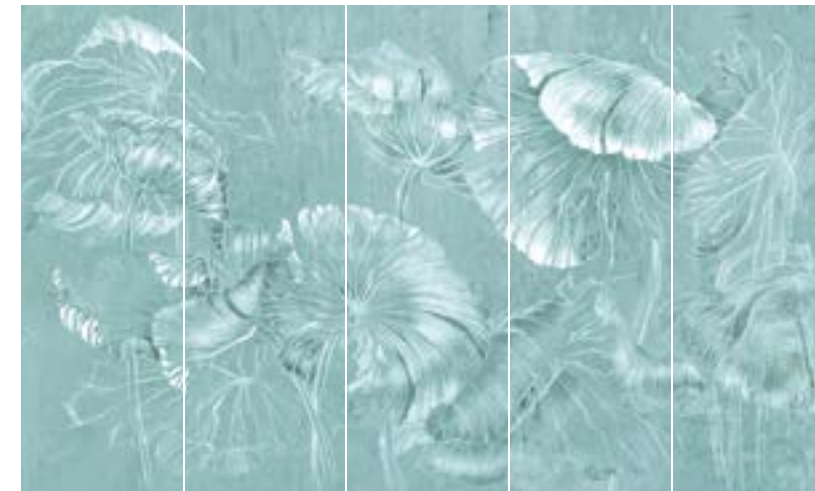

WonderWall
Fera Art. 35 0555 08