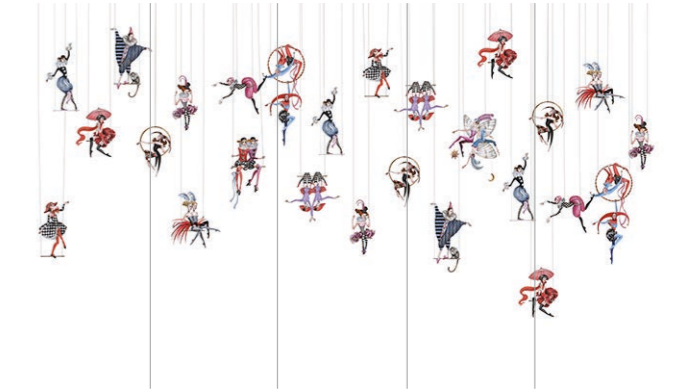

Art. 35 0708 02

Celine

Texture: Marble

Bianco

Texture: Marble

Art. 35 0486 01

Circo

Texture: Cotton