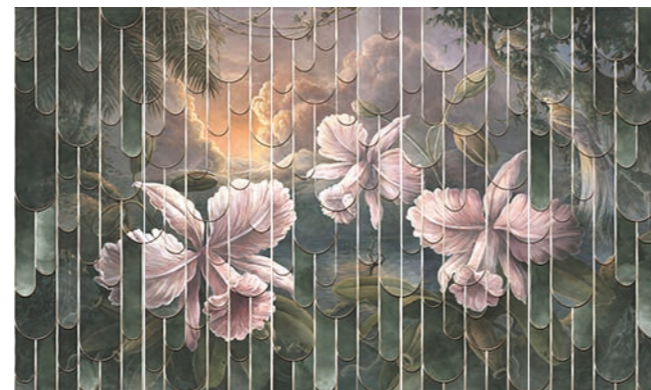

Art. 35 0711 08