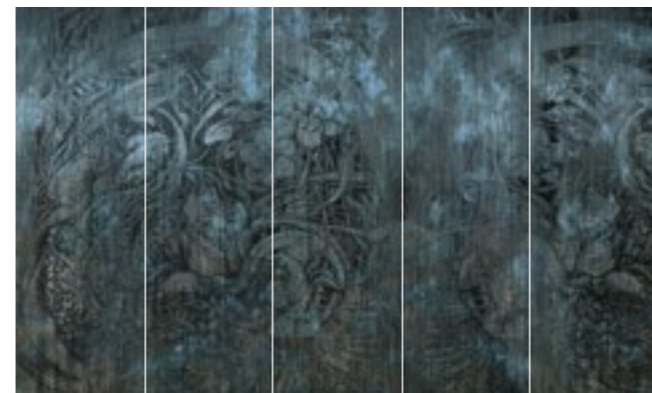

art. 35 0464 07