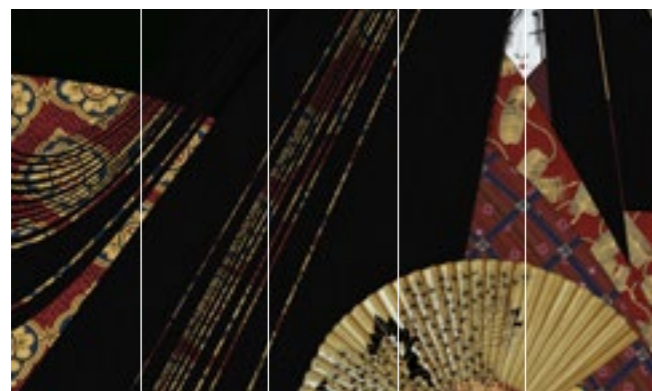

Lady Sei

Collection: Human Story
Texture: Batiste

56
57