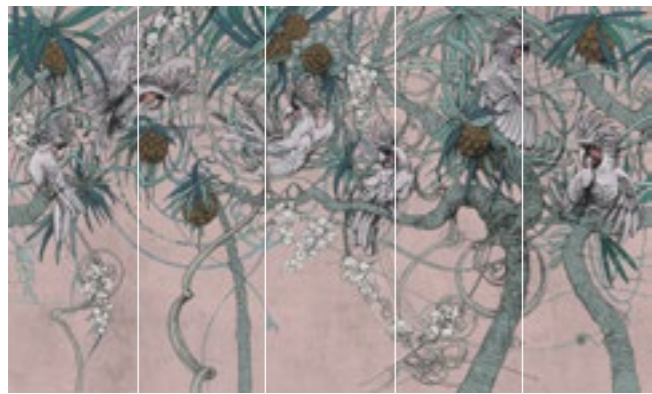

Kakadu

Collection: Bright Accents
Texture: Old Stone / Plisse

66
67

art. 35 0526 05