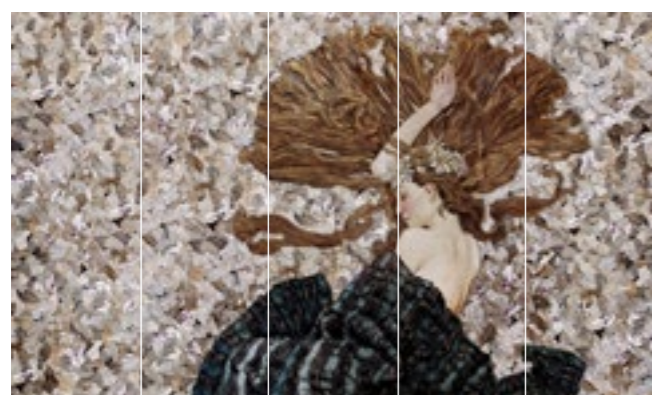

Serenity

Collection: Human Story
Texture: Stucco

art. 35 0917 06