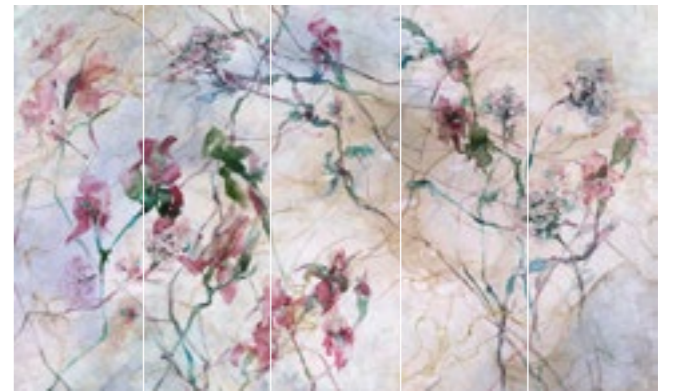

Miami

Collection: Fleur Scharme
Texture: Matte

art. 35 0791 07

art. 35 0791 06

art. 35 0791 05

Sherwood

Collection: Style Story
Texture: Plisse

18
19