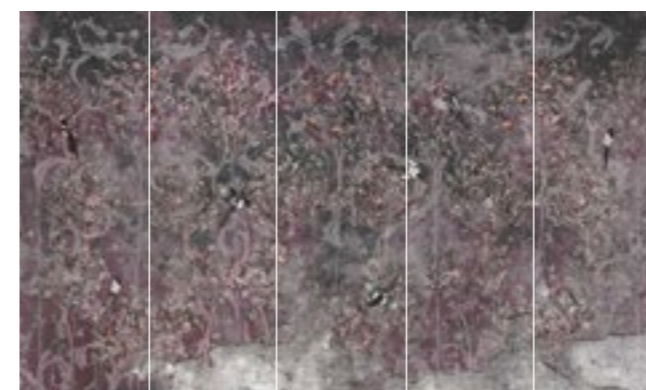

art. 35 0463 05