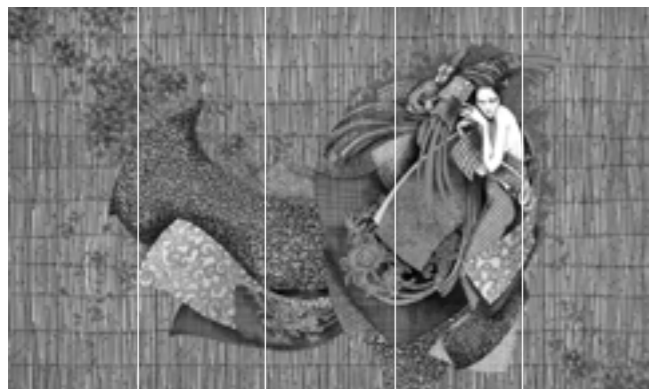

art. 35 0918 01